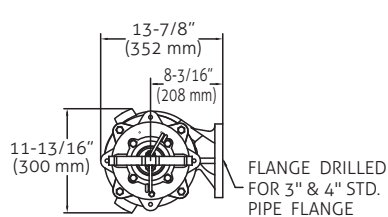

60 Hz

Model	Mode	Volt (V)	Ph Ø	Amps (A)	Motor		Weight	
					HP	kW (p1)	kg	lbs
2772	Non-Auto	380	3	22.5	8	12.8	150	331
2774	Non-Auto	380	3	32.0	10	19.1	210	463
2776	Non-Auto	380	3	36.0	15	21.4	210	463

Model 2772