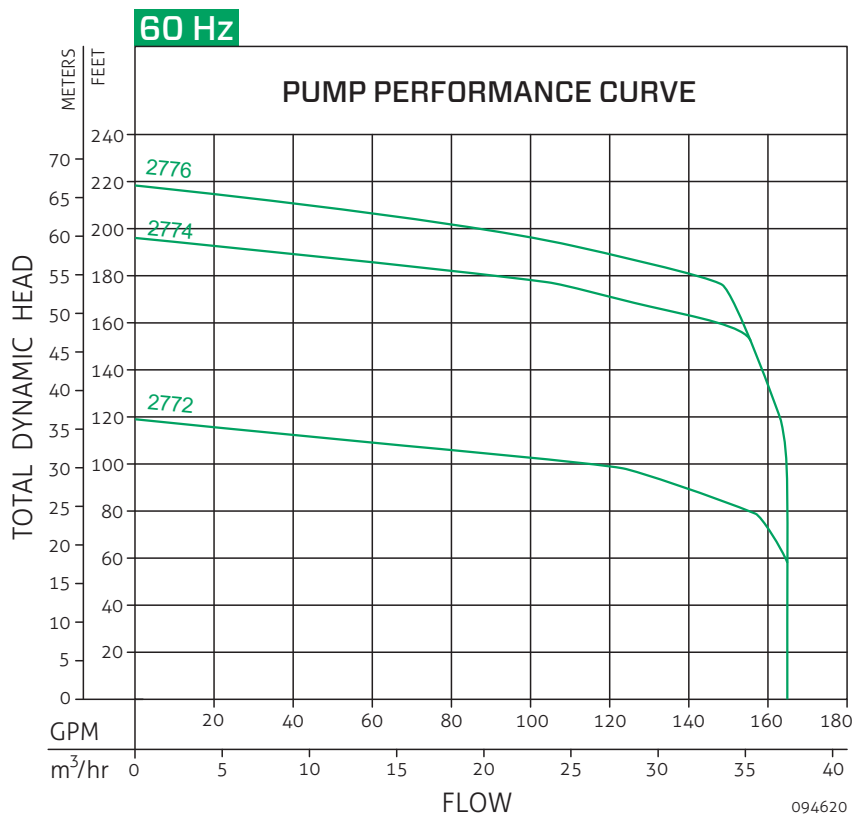

### Features

- Hardened 440 stainless steel (56-60 Rockwell) shredding ring and cutter
- Cast iron ASTM A48 Class 30 strength
- Semi-open impeller design prevents clogging
- Ductile iron impeller for superior quality and long life
- Oil-filled motor for lubrication and better cooling
- 3" & 4" horizontal flange discharge
- The cord seal is epoxy-potted for superior moisture resistance and anti-wicking
- Tandem carbon / ceramic SIC/SIC mechanical seal
- Moisture probes (requires an appropriately configured control panel)
- Thermal sensor (requires an appropriately configured control panel)
- Standard 9 m (30') cord
- Maximum operating water temperature 40 °C (104 °F)

## Specification

PUMP	Material	
	Pump Housing	Cast iron
	Impeller	Ductile iron
	Shaft Seal	Tandem carbon / ceramic, SIC/SIC
	Seal and gasket	NBR
Power Cord	STW	
MOTOR	Design Features	
	Impeller	Semi-open
	Bearings	Ball bearing / upper / lower
	Power Cord Length	9 m (30')
	Motor Housing	Cast iron
	Poles	2 Poles
	Type	3 Ph
	RPM	3450
	Motor Shaft	Stainless steel
	Motor Protection	Thermal sensor
Cooling	Oil filled	
<b>Maximum Fluid Temperature</b>		40 °C (104 °F)
<b>Hardware</b>		Stainless steel
<b>Cutter/Cutter Plate</b>		Stainless steel / Rockwell C 55-60