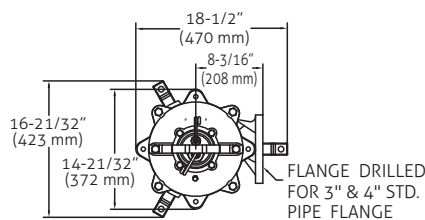

60 Hz

Model	Mode	Volt (V)	Ph Ø	Amps (A)	Motor		Weight	
					HP	kW (p1)	kg	lbs
2772	Non-Auto	380	3	22.5	8	12.8	150	331
2774	Non-Auto	380	3	32.0	10	19.1	210	463
2776	Non-Auto	380	3	36.0	15	21.4	210	463

Model 2772