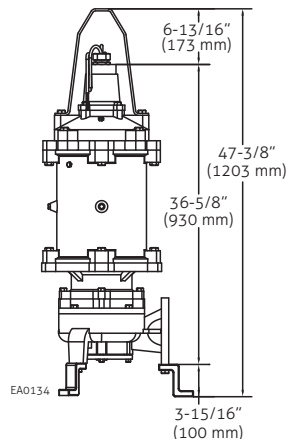

Model 2774, 2776

Product information presented here reflects conditions at time of publication. Consult factory regarding discrepancies or inconsistencies.

© Copyright 2020 Zoeller® Co. All rights reserved.

www.zoellerpumps.com