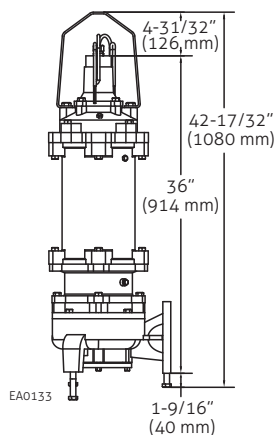

Specification

PUMP	Material	
	Pump Housing	Cast iron
	Impeller	Ductile iron
	Shaft Seal	Tandem carbon / ceramic, SIC/SIC
	Seal and gasket	NBR
Power Cord	STW	
MOTOR	Design Features	
	Impeller	Semi-open
	Bearings	Ball bearing / upper / lower
	Power Cord Length	9 m (30')
	Motor Housing	Cast iron
	Poles	2 Poles
	Type	3 Ph
	RPM	3450
	Motor Shaft	Stainless steel
	Motor Protection	Thermal sensor
Cooling	Oil filled	
Maximum Fluid Temperature		40 °C (104 °F)
Hardware		Stainless steel
Cutter/Cutter Plate		Stainless steel / Rockwell C 55-60

60 Hz

Model	Mode	Volt (V)	Ph Ø	Amps (A)	Motor		Weight	
					HP	kW (p1)	kg	lbs
2772	Non-Auto	380	3	22.5	8	12.8	150	331
2774	Non-Auto	380	3	32.0	10	19.1	210	463
2776	Non-Auto	380	3	36.0	15	21.4	210	463

Model 2772

Product information presented here reflects conditions at time of publication. Consult factory regarding discrepancies or inconsistencies.

© Copyright 2020 Zoeller® Co. All rights reserved.

www.zoellerpumps.com