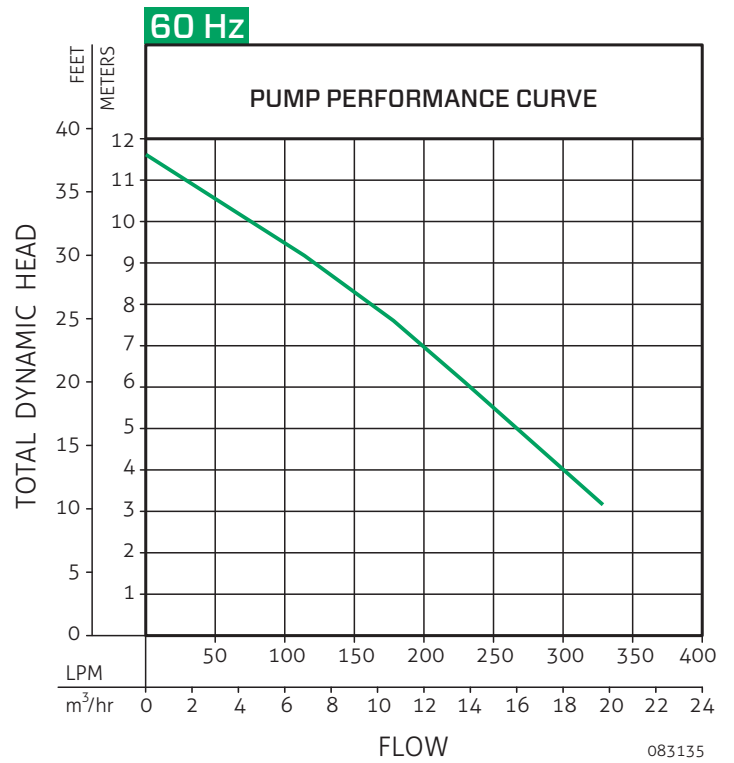

# Model 422

50 Hz 60 Hz

### Features:

- Thermal overload protected motor and rugged cast iron motor housing for long life
- Highly efficient motor, oil-filled for enhanced heat dissipation
- Engineered thermoplastic and stainless steel components provide improved corrosion resistance
- Vent hole prevents air lock
- Non-clogging vortex impeller passes up to 1-1/2" (38 mm) spherical solids
- Carrying handle for convenient pump placement
- Maximum operating water temperature 104 °F (40 °C)

100% factory tested

Trusted. Tested. Tough.®

Non-Automatic

Automatic  
(Vertical Switch)

Automatic  
(Tethered Switch)

ZT0186\_Ec  
0323  
Supersedes  
0515

**50 Hz**

Model	Mode	Volt (V)	Ph Ø	Amps (A)	Motor		Weight		Switch Point			
					kW (p1)	HP	kg	lbs	On	Off	On	Off
									inch	mm	inch	mm
V422	Non-Auto	220	1	4.6	0.98	3/4	8.2	18.1	---	---	1-7/8	47
U422	Auto-Vertical	220	1	4.6	0.98	3/4	8.6	19.0	8-1/2	215	3-7/8	98
WU422	Auto-Tethered	220	1	4.6	0.98	3/4	8.4	18.5	13-3/4	350	6-1/4	159

**60 Hz**

Model	Mode	Volt (V)	Ph Ø	Amps (A)	Motor		Weight		Switch Point			
					HP	kW (p1)	kg	lbs	On	Off	On	Off
									inch	mm	inch	mm
N422	Non-Auto	115	1	9.0	3/4	0.90	7.8	17.2	---	---	1-7/8	47
M422	Auto-Vertical	115	1	9.0	3/4	0.90	8.2	18.1	8-1/2	215	3-7/8	98
WM422	Auto-Tethered	115	1	9.0	3/4	0.90	8.0	17.6	13-3/4	350	6-1/4	159
E422	Non-Auto	230	1	3.6	3/4	0.81	8.2	18.1	---	---	1-7/8	47
D422	Auto-Vertical	230	1	3.6	3/4	0.81	8.6	19.0	8-1/2	215	3-7/8	98
WD422	Auto-Tethered	230	1	3.6	3/4	0.81	8.4	18.5	13-3/4	350	6-1/4	159