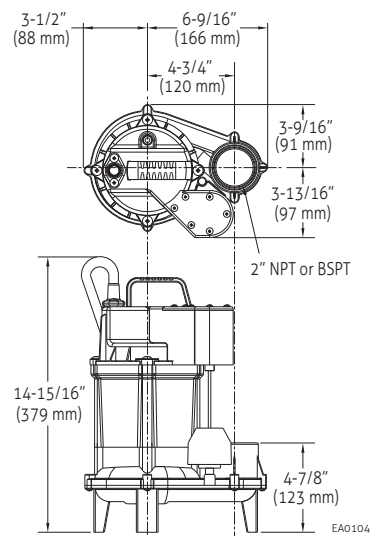

100% factory tested

Trusted. Tested. Tough.®

Non-Automatic

Automatic  
(Vertical Switch)

Automatic  
(Tethered Switch)

ZT0186\_Ec  
0323  
Supersedes  
0515

**50 Hz**

Model	Mode	Volt (V)	Ph Ø	Amps (A)	Motor		Weight		Switch Point			
					kW (p1)	HP	kg	lbs	On	Off	On	Off
									inch	mm	inch	mm
V422	Non-Auto	220	1	4.6	0.98	3/4	8.2	18.1	---	---	1-7/8	47
U422	Auto-Vertical	220	1	4.6	0.98	3/4	8.6	19.0	8-1/2	215	3-7/8	98
WU422	Auto-Tethered	220	1	4.6	0.98	3/4	8.4	18.5	13-3/4	350	6-1/4	159

**60 Hz**

Model	Mode	Volt (V)	Ph Ø	Amps (A)	Motor		Weight		Switch Point			
					HP	kW (p1)	kg	lbs	On	Off	On	Off
									inch	mm	inch	mm
N422	Non-Auto	115	1	9.0	3/4	0.90	7.8	17.2	---	---	1-7/8	47
M422	Auto-Vertical	115	1	9.0	3/4	0.90	8.2	18.1	8-1/2	215	3-7/8	98
WM422	Auto-Tethered	115	1	9.0	3/4	0.90	8.0	17.6	13-3/4	350	6-1/4	159
E422	Non-Auto	230	1	3.6	3/4	0.81	8.2	18.1	---	---	1-7/8	47
D422	Auto-Vertical	230	1	3.6	3/4	0.81	8.6	19.0	8-1/2	215	3-7/8	98
WD422	Auto-Tethered	230	1	3.6	3/4	0.81	8.4	18.5	13-3/4	350	6-1/4	159