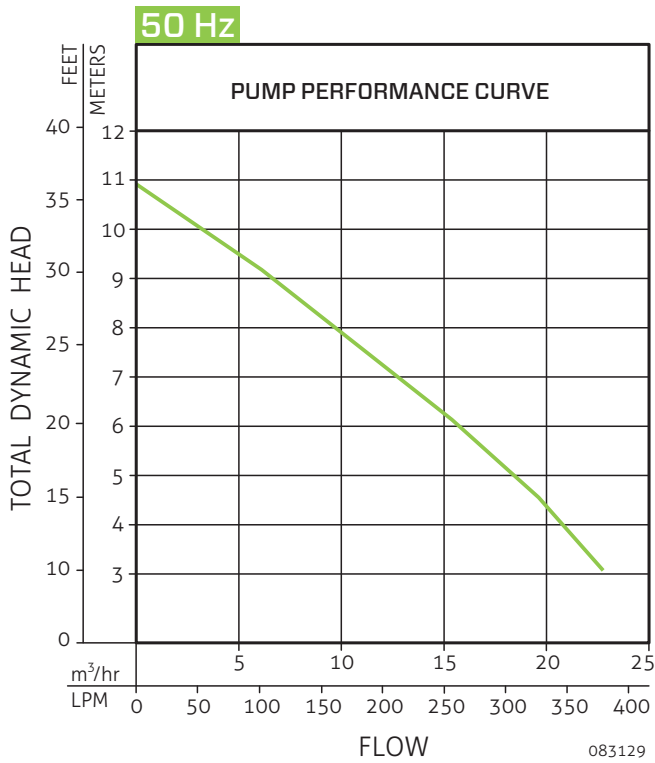

# Model 422

50 Hz 60 Hz

### Features:

- Thermal overload protected motor and rugged cast iron motor housing for long life
- Highly efficient motor, oil-filled for enhanced heat dissipation
- Engineered thermoplastic and stainless steel components provide improved corrosion resistance
- Vent hole prevents air lock
- Non-clogging vortex impeller passes up to 1-1/2" (38 mm) spherical solids
- Carrying handle for convenient pump placement
- Maximum operating water temperature 104 °F (40 °C)

100% factory tested

Trusted. Tested. Tough.®

Non-Automatic

Automatic  
(Vertical Switch)

Automatic  
(Tethered Switch)

ZT0186\_Ec  
0323  
Supersedes  
0515

**50 Hz**

Model	Mode	Volt (V)	Ph Ø	Amps (A)	Motor		Weight		Switch Point			
					kW (p1)	HP	kg	lbs	On	Off	On	Off
									inch	mm	inch	mm
V422	Non-Auto	220	1	4.6	0.98	3/4	8.2	18.1	---	---	1-7/8	47
U422	Auto-Vertical	220	1	4.6	0.98	3/4	8.6	19.0	8-1/2	215	3-7/8	98
WU422	Auto-Tethered	220	1	4.6	0.98	3/4	8.4	18.5	13-3/4	350	6-1/4	159

**60 Hz**

Model	Mode	Volt (V)	Ph Ø	Amps (A)	Motor		Weight		Switch Point			
					HP	kW (p1)	kg	lbs	On	Off	On	Off
									inch	mm	inch	mm
N422	Non-Auto	115	1	9.0	3/4	0.90	7.8	17.2	---	---	1-7/8	47
M422	Auto-Vertical	115	1	9.0	3/4	0.90	8.2	18.1	8-1/2	215	3-7/8	98
WM422	Auto-Tethered	115	1	9.0	3/4	0.90	8.0	17.6	13-3/4	350	6-1/4	159
E422	Non-Auto	230	1	3.6	3/4	0.81	8.2	18.1	---	---	1-7/8	47
D422	Auto-Vertical	230	1	3.6	3/4	0.81	8.6	19.0	8-1/2	215	3-7/8	98
WD422	Auto-Tethered	230	1	3.6	3/4	0.81	8.4	18.5	13-3/4	350	6-1/4	159