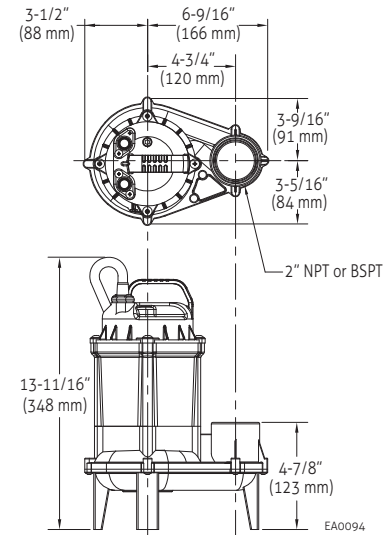

100% factory tested

Trusted. Tested. Tough.®

Non-Automatic

Automatic  
(Vertical Switch)

Automatic  
(Tethered Switch)

ZT0186\_Ec  
0323  
Supersedes  
0515

**50 Hz**

Model	Mode	Volt (V)	Ph Ø	Amps (A)	Motor		Weight		Switch Point			
					kW (p1)	HP	kg	lbs	On	Off	On	Off
									inch	mm	inch	mm
V422	Non-Auto	220	1	4.6	0.98	3/4	8.2	18.1	---	---	1-7/8	47
U422	Auto-Vertical	220	1	4.6	0.98	3/4	8.6	19.0	8-1/2	215	3-7/8	98
WU422	Auto-Tethered	220	1	4.6	0.98	3/4	8.4	18.5	13-3/4	350	6-1/4	159

**60 Hz**

Model	Mode	Volt (V)	Ph Ø	Amps (A)	Motor		Weight		Switch Point			
					HP	kW (p1)	kg	lbs	On	Off	On	Off
									inch	mm	inch	mm
N422	Non-Auto	115	1	9.0	3/4	0.90	7.8	17.2	---	---	1-7/8	47
M422	Auto-Vertical	115	1	9.0	3/4	0.90	8.2	18.1	8-1/2	215	3-7/8	98
WM422	Auto-Tethered	115	1	9.0	3/4	0.90	8.0	17.6	13-3/4	350	6-1/4	159
E422	Non-Auto	230	1	3.6	3/4	0.81	8.2	18.1	---	---	1-7/8	47
D422	Auto-Vertical	230	1	3.6	3/4	0.81	8.6	19.0	8-1/2	215	3-7/8	98
WD422	Auto-Tethered	230	1	3.6	3/4	0.81	8.4	18.5	13-3/4	350	6-1/4	159