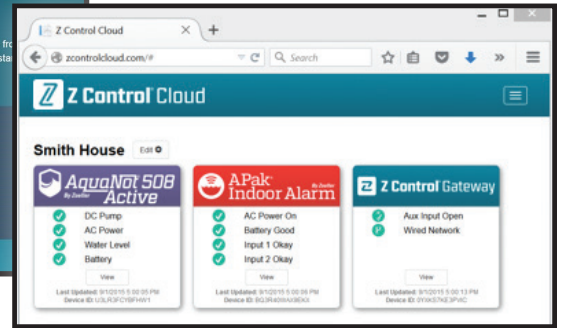

Z Control® Cloud

The Z Control® Cloud connects you to your pump equipment.

Don't leave critical pump equipment unattended and dormant!

www.ZControlCloud.com

Look for the  Z Control Enabled logo on your favorite Zoeller® products, your assurance of Real Time Peace of Mind®.

Enjoy all these features at no cost:

1. Z Control® Basic Account
 - Easy installation and set-up
 - Free basic phone support
2. iOS and Android apps
3. Remote access and control
4. Notifications via email, mobile app push, and text*

Commander® PRO

Variable speed controllers for constant pressure water systems. Fully featured with digital interface.

Z Control® Gateway

The Gateway enables certain devices to connect to the Z Control® Cloud using ethernet or Wi-fi®.