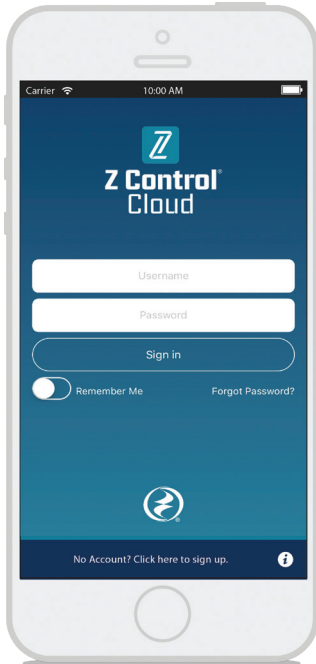

Z Control® Cloud

The Z Control® Cloud connects you to your pump equipment.

Don't leave critical pump equipment unattended and dormant!

www.ZControlCloud.com

Look for the  Z Control Enabled logo on your favorite Zoeller® products, your assurance of Real Time Peace of Mind®.

Enjoy all these features at no cost:

1. Z Control® Basic Account
 - Easy installation and set-up
 - Free basic phone support
2. iOS and Android apps
3. Remote access and control
4. Notifications via email, mobile app push, and text*