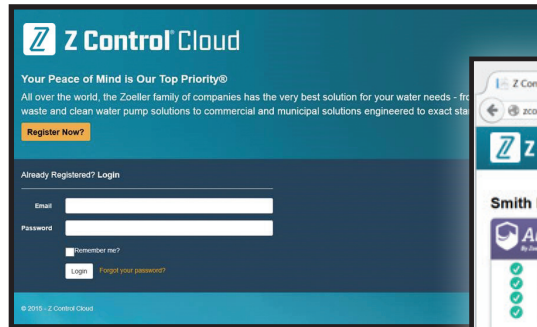

Z Control® Cloud

The Z Control® Cloud connects you to your pump equipment.

Don't leave critical pump equipment unattended and dormant!

www.ZControlCloud.com

Look for the  Z Control Enabled logo on your favorite Zoeller® products, your assurance of Real Time Peace of Mind®.

Enjoy all these features at no cost:

1. Z Control® Basic Account
 - Easy installation and set-up
 - Free basic phone support
2. iOS and Android apps
3. Remote access and control
4. Notifications via email, mobile app push, and text*